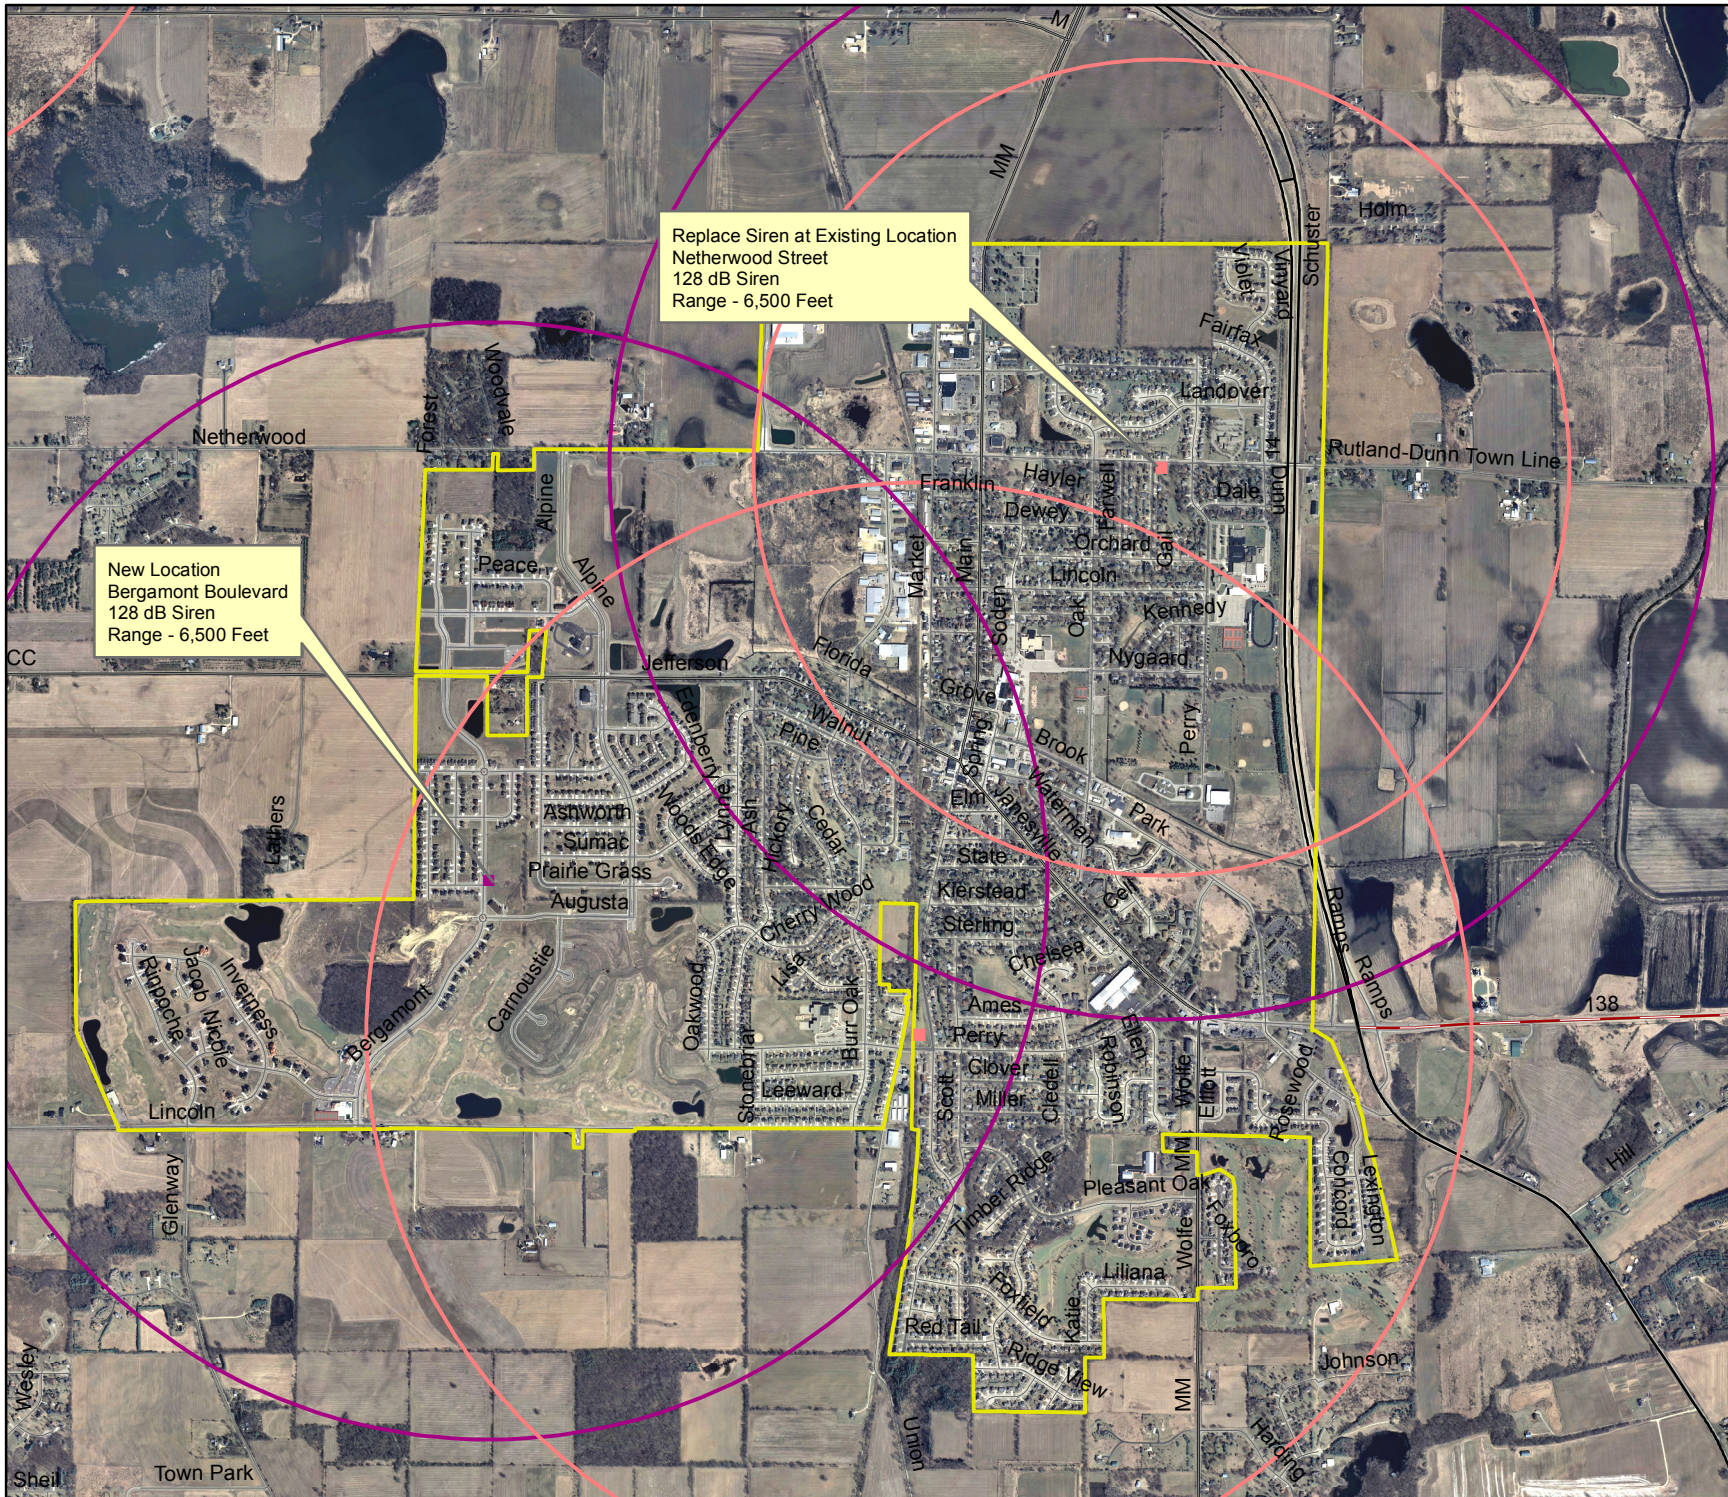

# Siren Locations Village of Oregon

For  
Discussion  
Purposes

2014  
Siren Upgrade

### Legend

- Current Siren Location
- Current Siren Effective Range
- New Siren Location
- New Siren Effective Range
- Village Boundary

Estimated  
Outdoor  
Effective Range

Prepared by  
Dane County Emergency Management

Replace Siren at Existing Location  
Netherwood Street  
128 dB Siren  
Range - 6,500 Feet

New Location  
Bergamont Boulevard  
128 dB Siren  
Range - 6,500 Feet